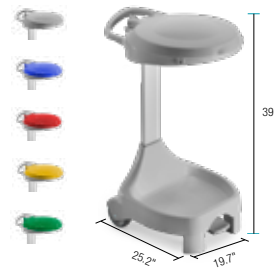

SQUEEGEE DUST PANS

Quick, controlled clean-up of liquids or solids.

- Collection pan snaps upright for secure holding of waste
- Squeegee enables quick & effective collection of liquids

LINEN COLLECTION

- Solid co-polymer base supports heavy loads
- Use bag of your choice (32 gal. capacity, 18" diameter opening)
- Converted to compact cleaning cart with detachable basket